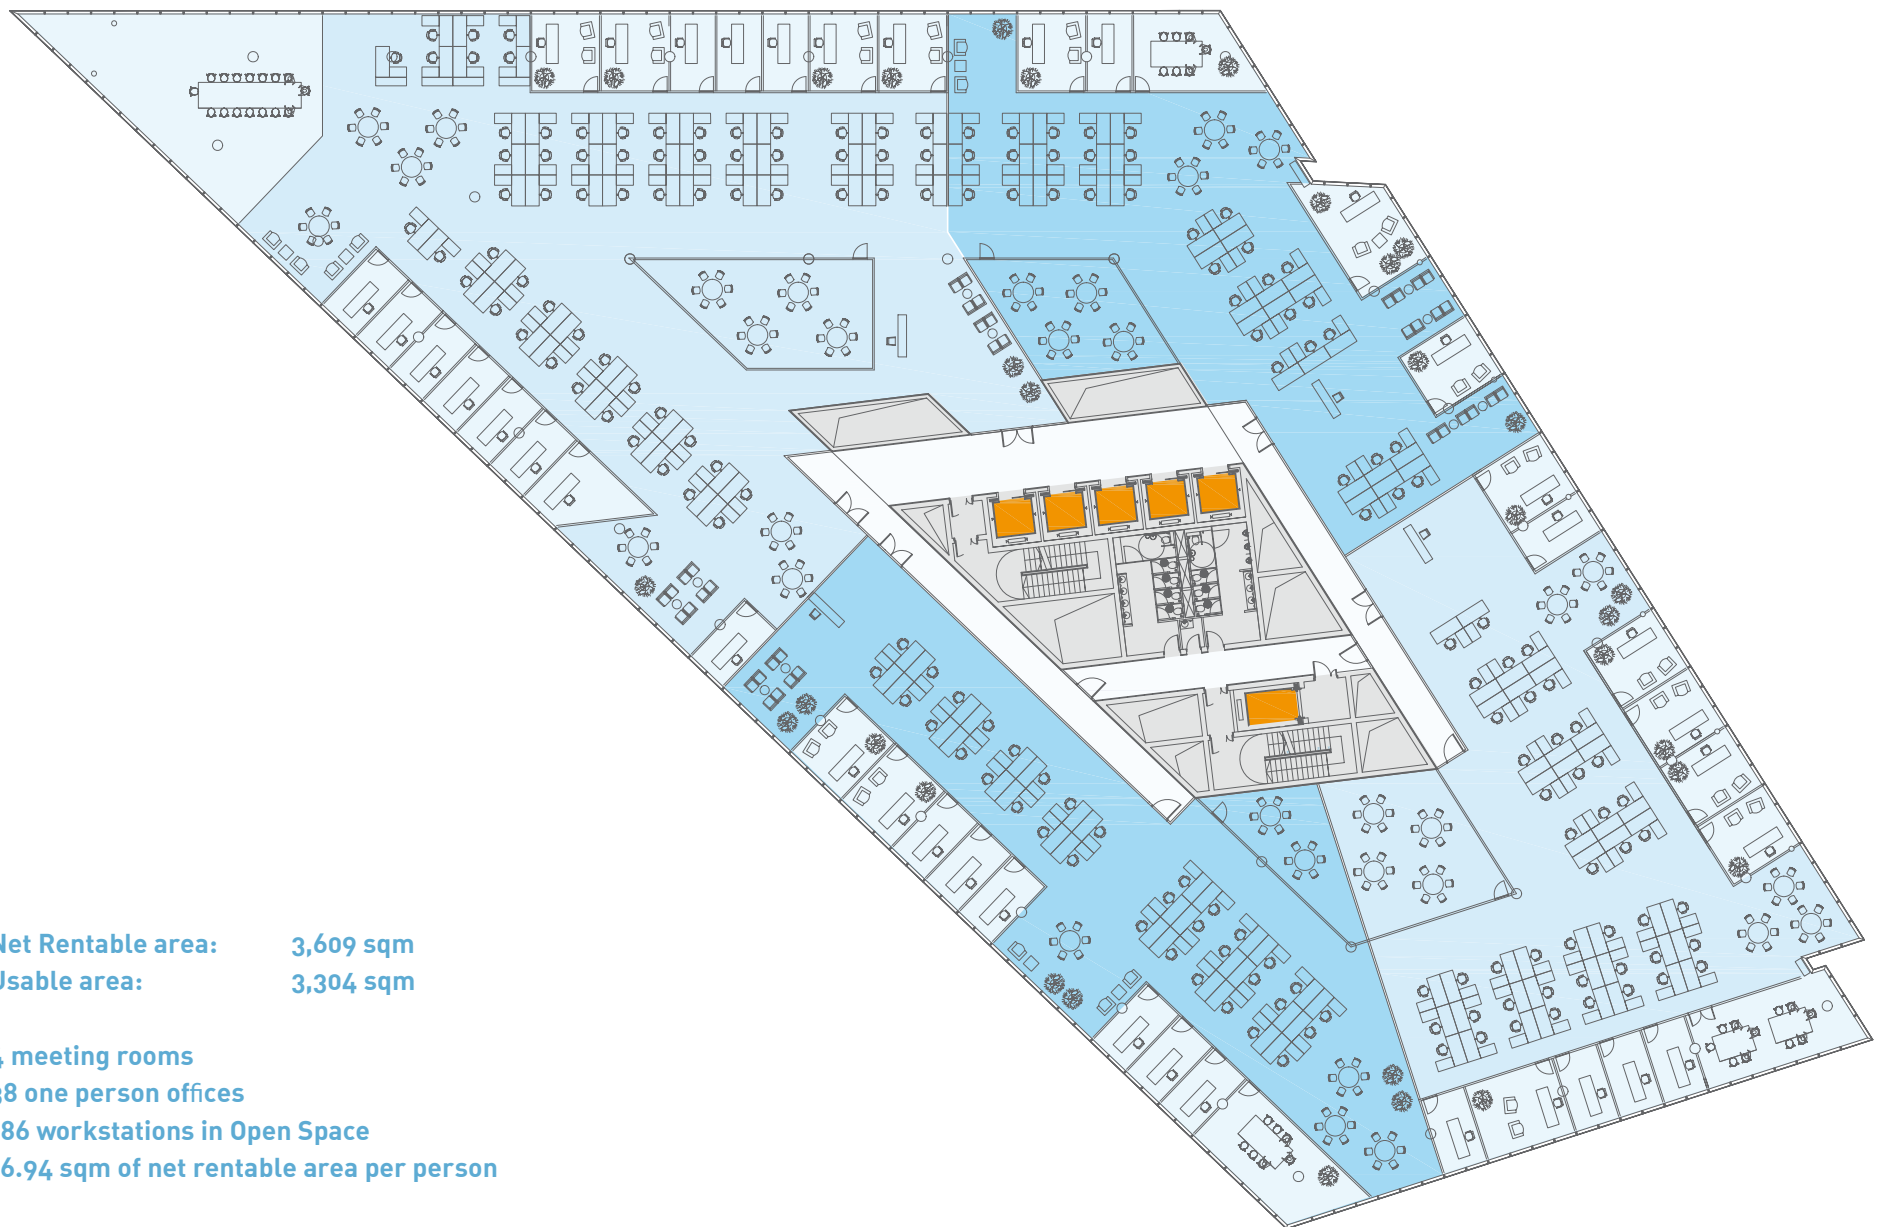

Typical Floor
3,865 sqm
Sample layout – Cellular
1 Tenant

Net Rentable area: 3,609 sqm
Usable area: 3,304 sqm

4 meeting rooms
38 one person offices
186 workstations in Open Space
16.94 sqm of net rentable area per person